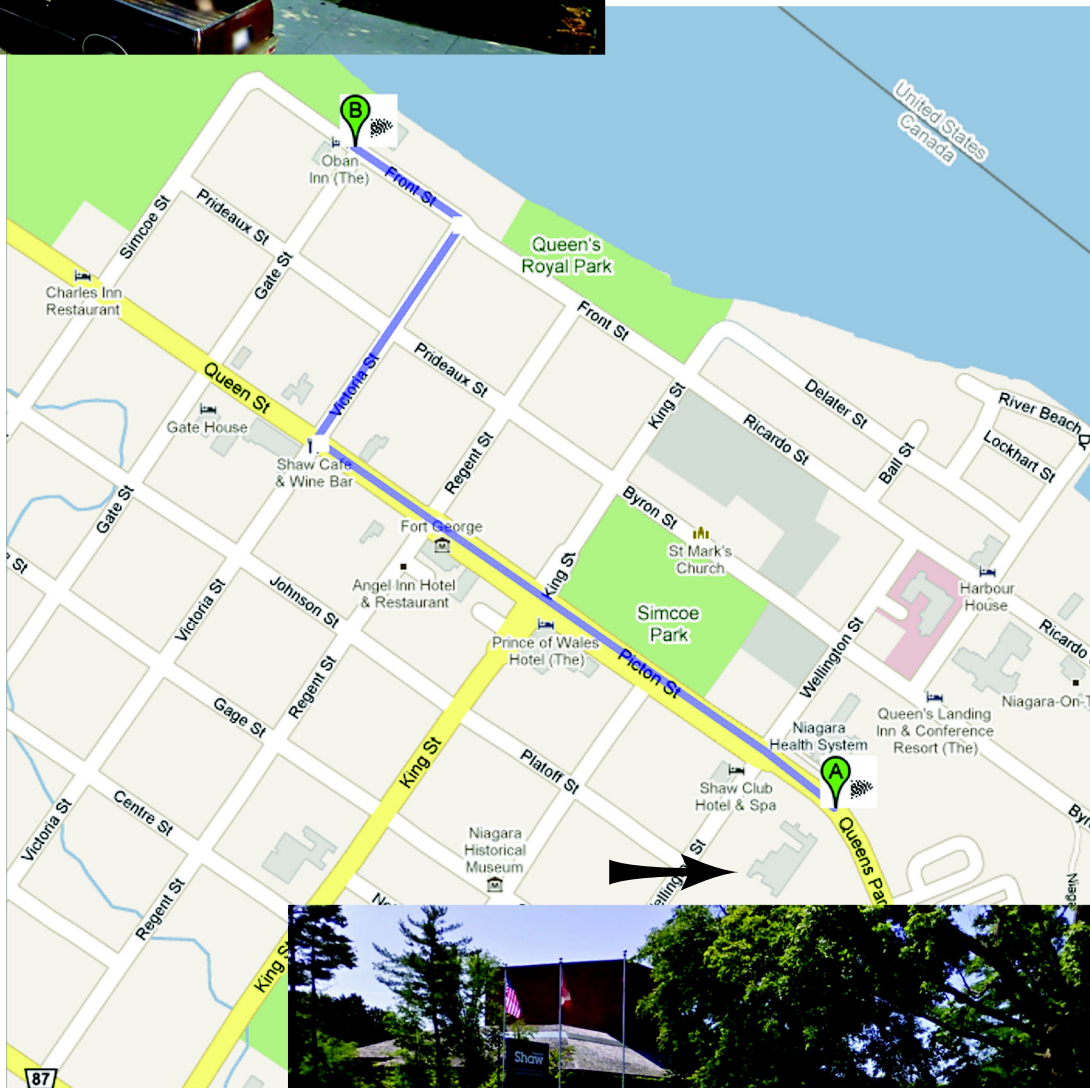

SAT OCT 23 17h30 - 19h30  
 Closing Dinner  
 Niagara-on-the-Lake Golf Club,  
 143 Front Street,, Niagara-on-the-Lake,  
 Ontario, Canada, L0S 1J0

**LyricCANADA 2010 - walking route  
 between closing dinner and  
 third SHOWCASE presentation**

Saturday SHOWCASE 20h00 - 22h00  
 SHAW Festival Studio Theatre  
 Shaw Festival Theatre, 10 Queens Parade,  
 Niagara-on-the-Lake, ON L0S 1J0  
 (. . . a ten minute walk. The Studio Theatre  
 is in the last building when walking from  
 the street driveway entrance)